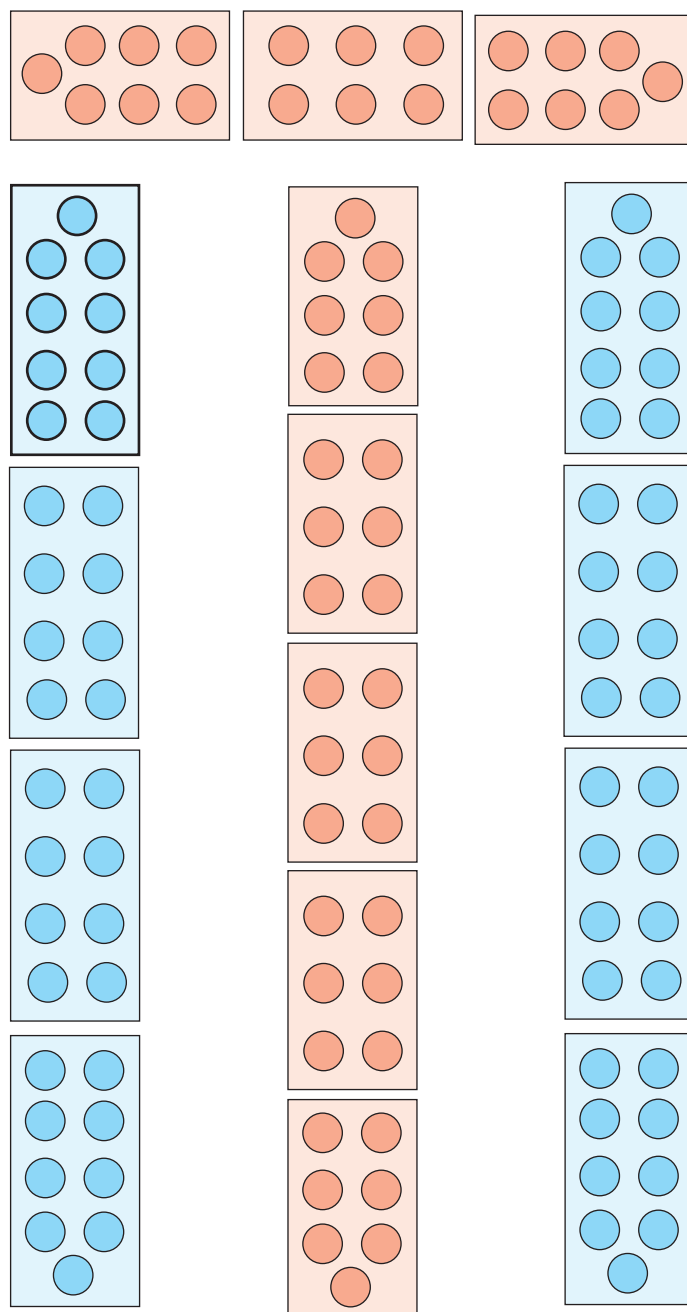

# Mt Eden Village Centre - Hall

## Room set up proposal: 120seats

[www.mtedenvillagecentre.co.nz](http://www.mtedenvillagecentre.co.nz)

Tel: 631 06 78

Hall size: 13.7m x 7.9m

	ST=small trestle table, QTY: 8, size: 1.8m
	LT= large trestle table, QTY: 8, size: 2.4m